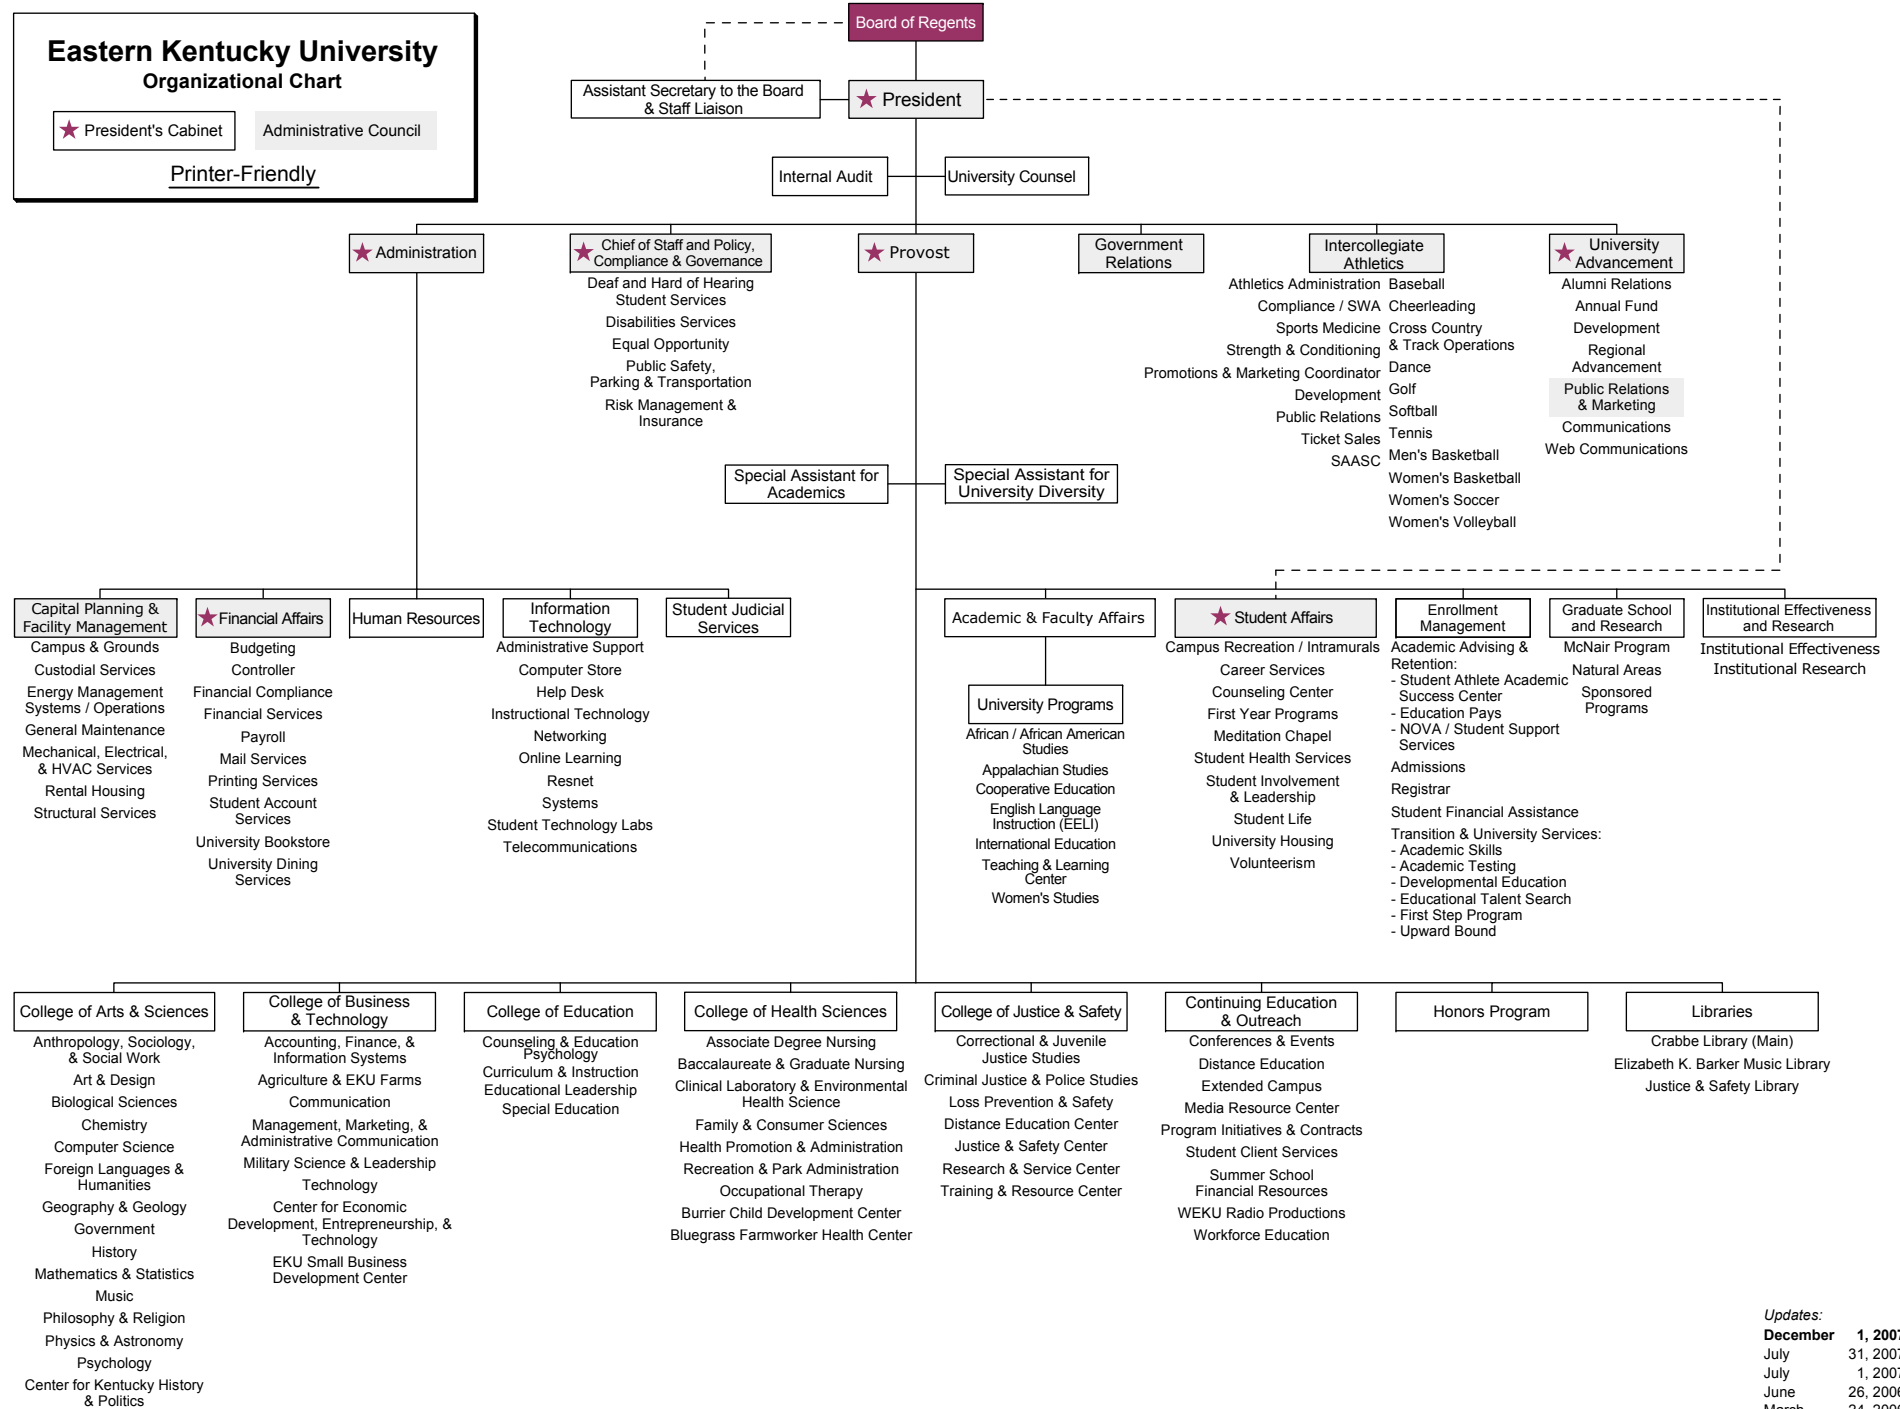

Eastern Kentucky University Organizational Chart

★ President's Cabinet Administrative Council

Printer-Friendly

Updates:
 December 1, 2007
 July 31, 2007
 July 1, 2007
 June 26, 2006
 March 24, 2006