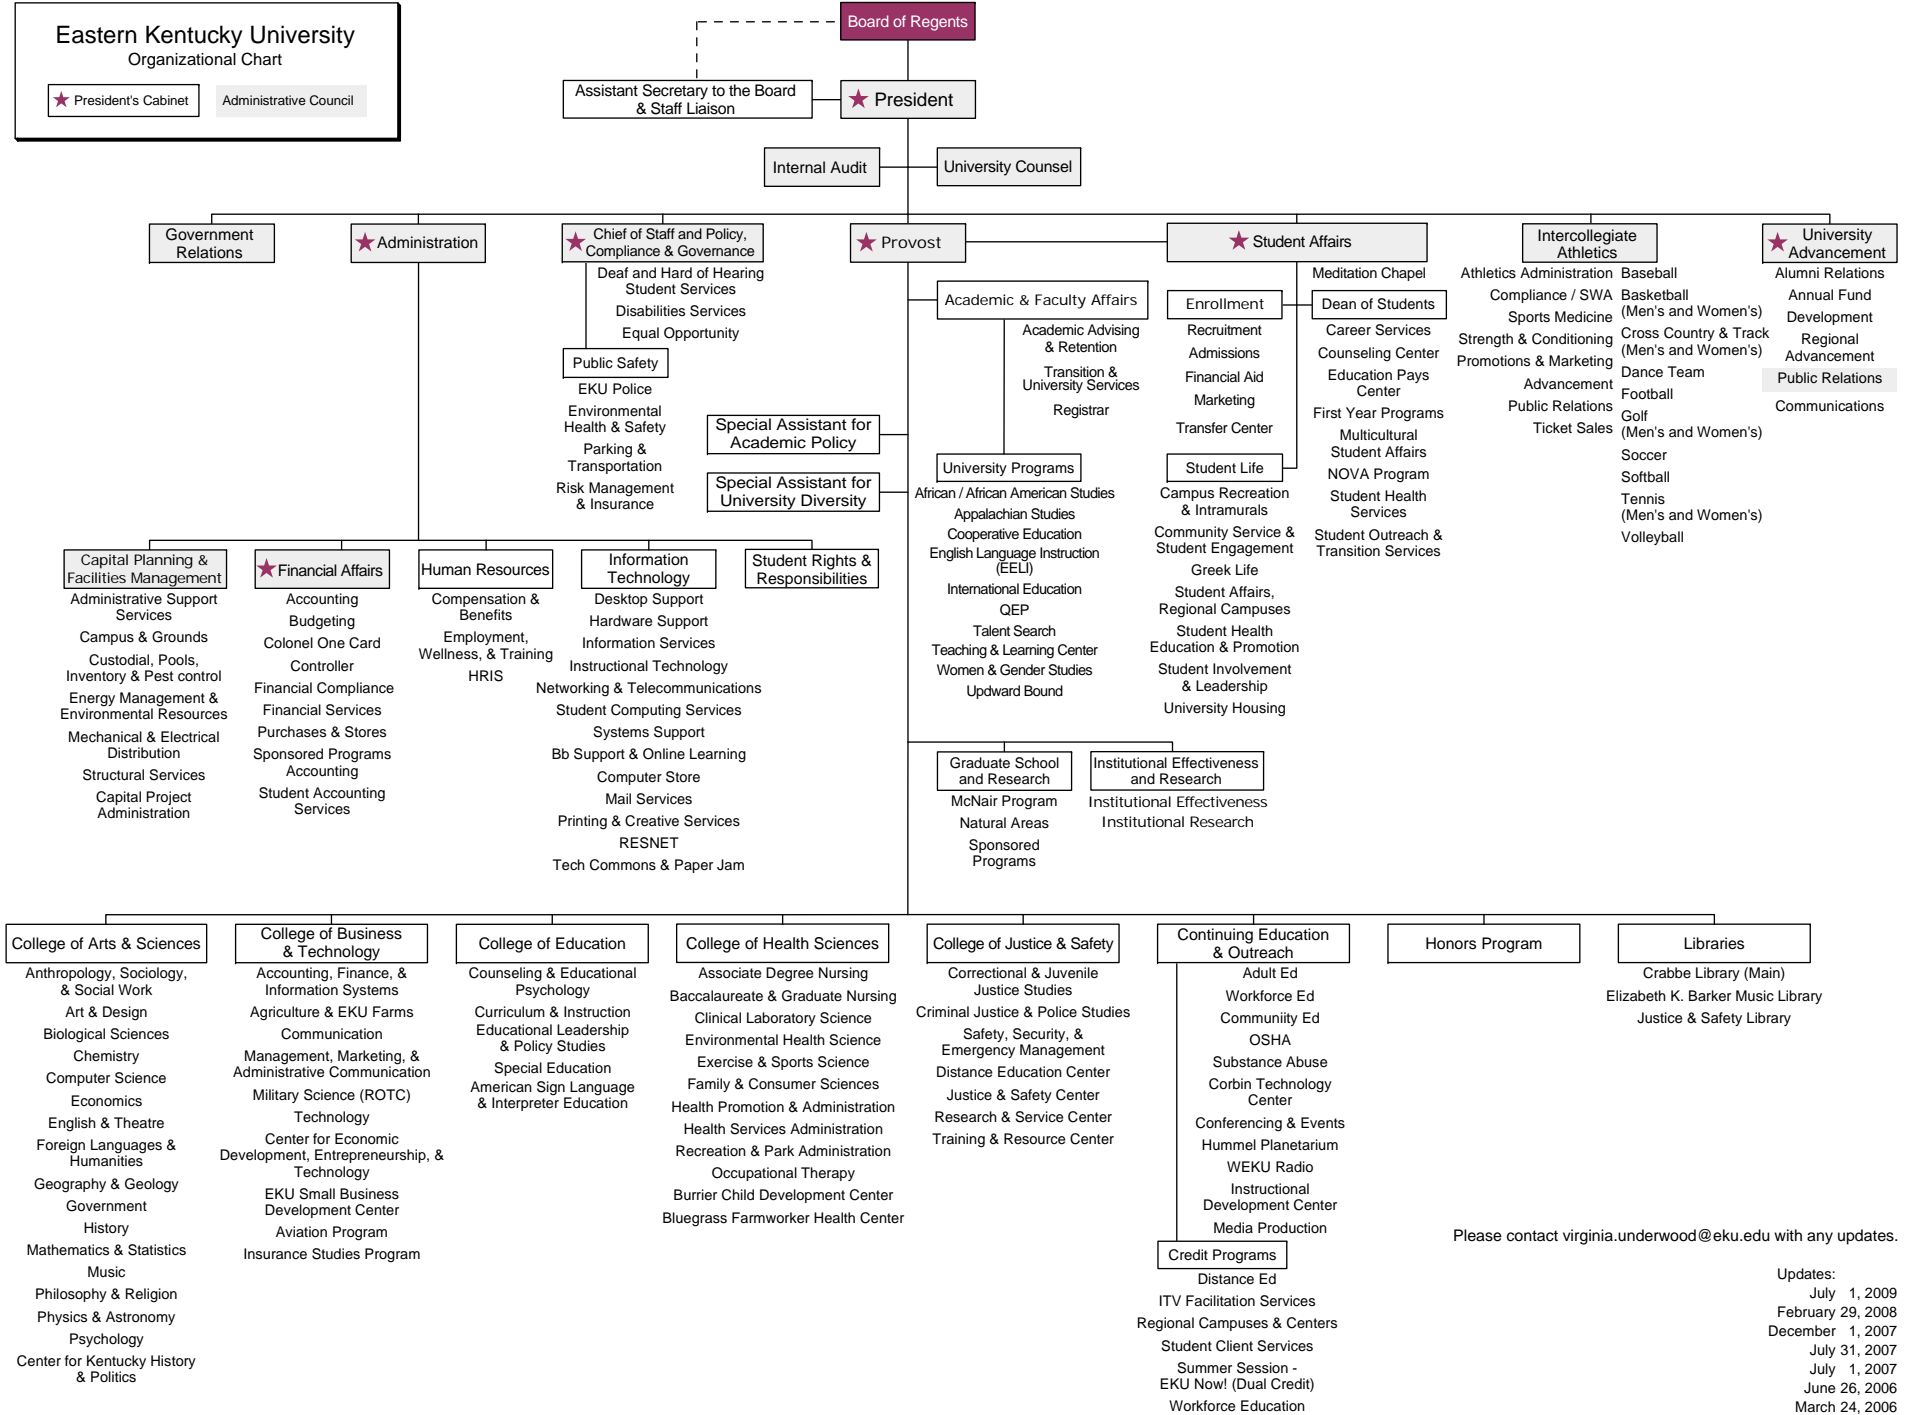

Eastern Kentucky University
Organizational Chart

★ President's Cabinet   Administrative Council

College of Arts & Sciences

- Anthropology, Sociology, & Social Work
- Art & Design
- Biological Sciences
- Chemistry
- Computer Science
- Economics
- English & Theatre
- Foreign Languages & Humanities
- Geography & Geology
- Government
- History
- Mathematics & Statistics
- Music
- Philosophy & Religion
- Physics & Astronomy
- Psychology
- Center for Kentucky History & Politics

College of Business & Technology

- Accounting, Finance, & Information Systems
- Agriculture & EKU Farms
- Communication
- Management, Marketing, & Administrative Communication
- Military Science (ROTC)
- Technology
- Center for Economic Development, Entrepreneurship, & Technology
- EKU Small Business Development Center
- Aviation Program
- Insurance Studies Program

College of Education

- Counseling & Educational Psychology
- Curriculum & Instruction
- Educational Leadership & Policy Studies
- Special Education
- American Sign Language & Interpreter Education

College of Health Sciences

- Associate Degree Nursing
- Baccalaureate & Graduate Nursing
- Clinical Laboratory Science
- Environmental Health Science
- Exercise & Sports Science
- Family & Consumer Sciences
- Health Promotion & Administration
- Health Services Administration
- Recreation & Park Administration
- Occupational Therapy
- Burrier Child Development Center
- Bluegrass Farmworker Health Center

College of Justice & Safety

- Correctional & Juvenile Justice Studies
- Criminal Justice & Police Studies
- Safety, Security, & Emergency Management
- Distance Education Center
- Justice & Safety Center
- Research & Service Center
- Training & Resource Center

Continuing Education & Outreach

- Adult Ed
- Workforce Ed
- Community Ed
- OSHA
- Substance Abuse
- Corbin Technology Center
- Conferencing & Events
- Hummel Planetarium
- WEKU Radio
- Instructional Development Center
- Media Production

Credit Programs

- Distance Ed
- ITV Facilitation Services
- Regional Campuses & Centers
- Student Client Services
- Summer Session - EKU Now! (Dual Credit)
- Workforce Education

Honors Program

Libraries

- Crabbe Library (Main)
- Elizabeth K. Barker Music Library
- Justice & Safety Library

Updates:

- July 1, 2009
- February 29, 2008
- December 1, 2007
- July 31, 2007
- July 1, 2007
- June 26, 2006
- March 24, 2006